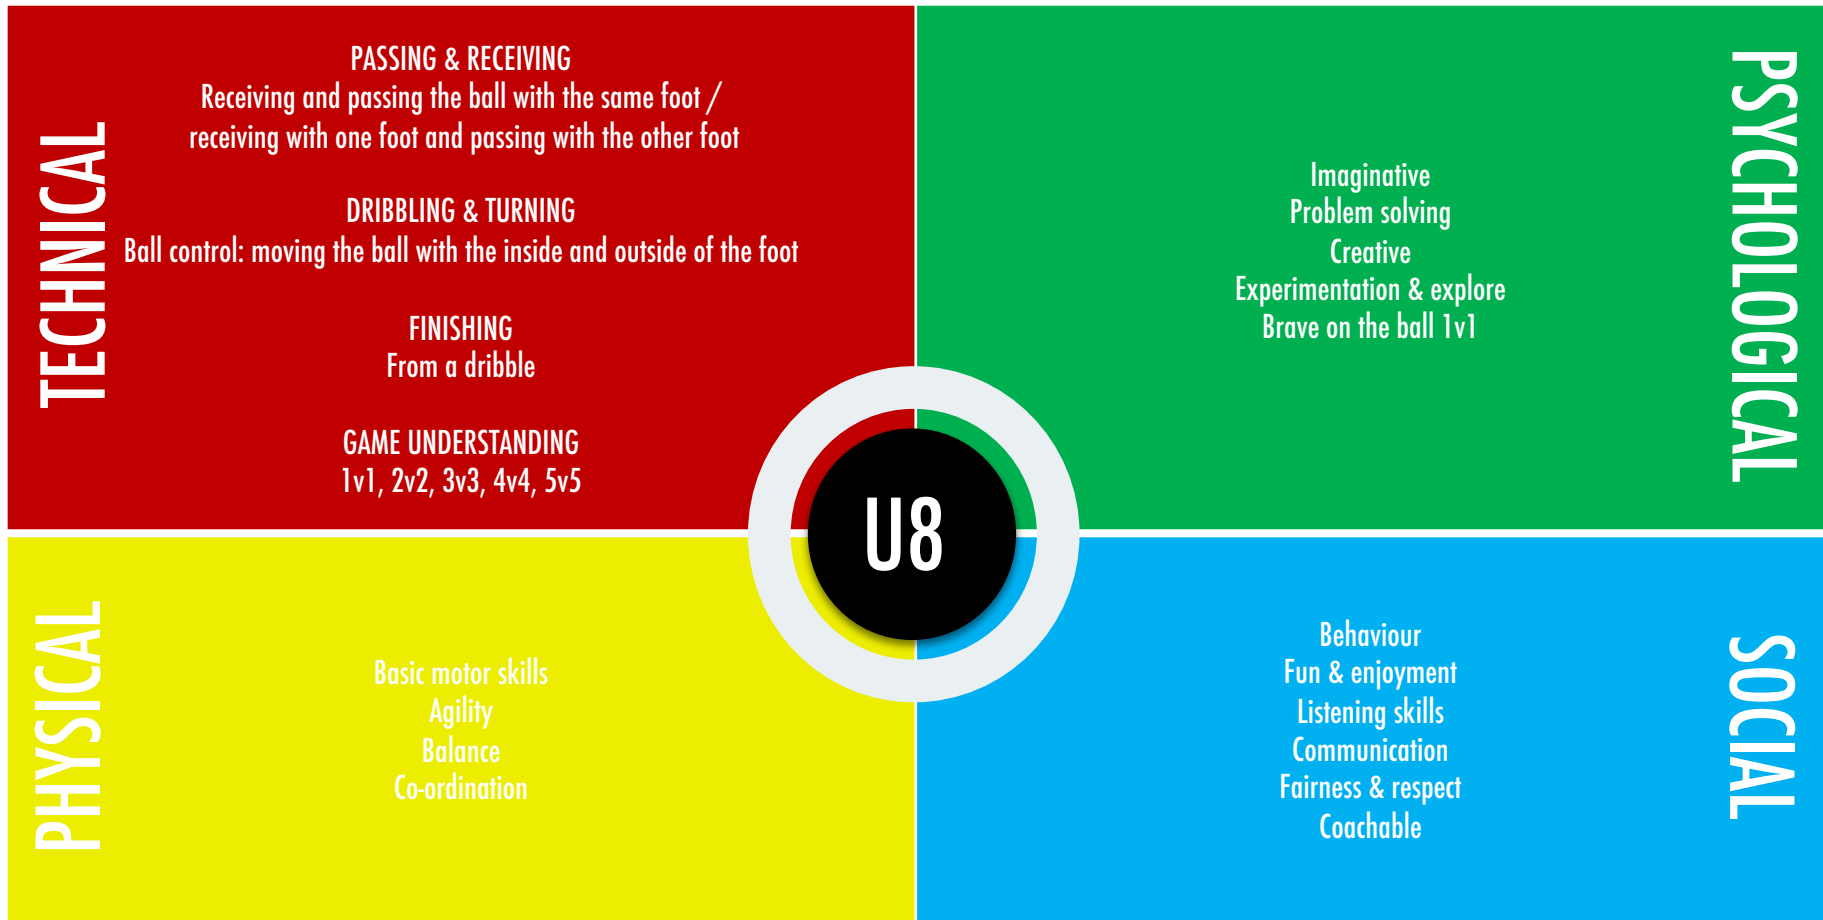

Evolution Soccer Player Criteria

“Developing the person before the player”