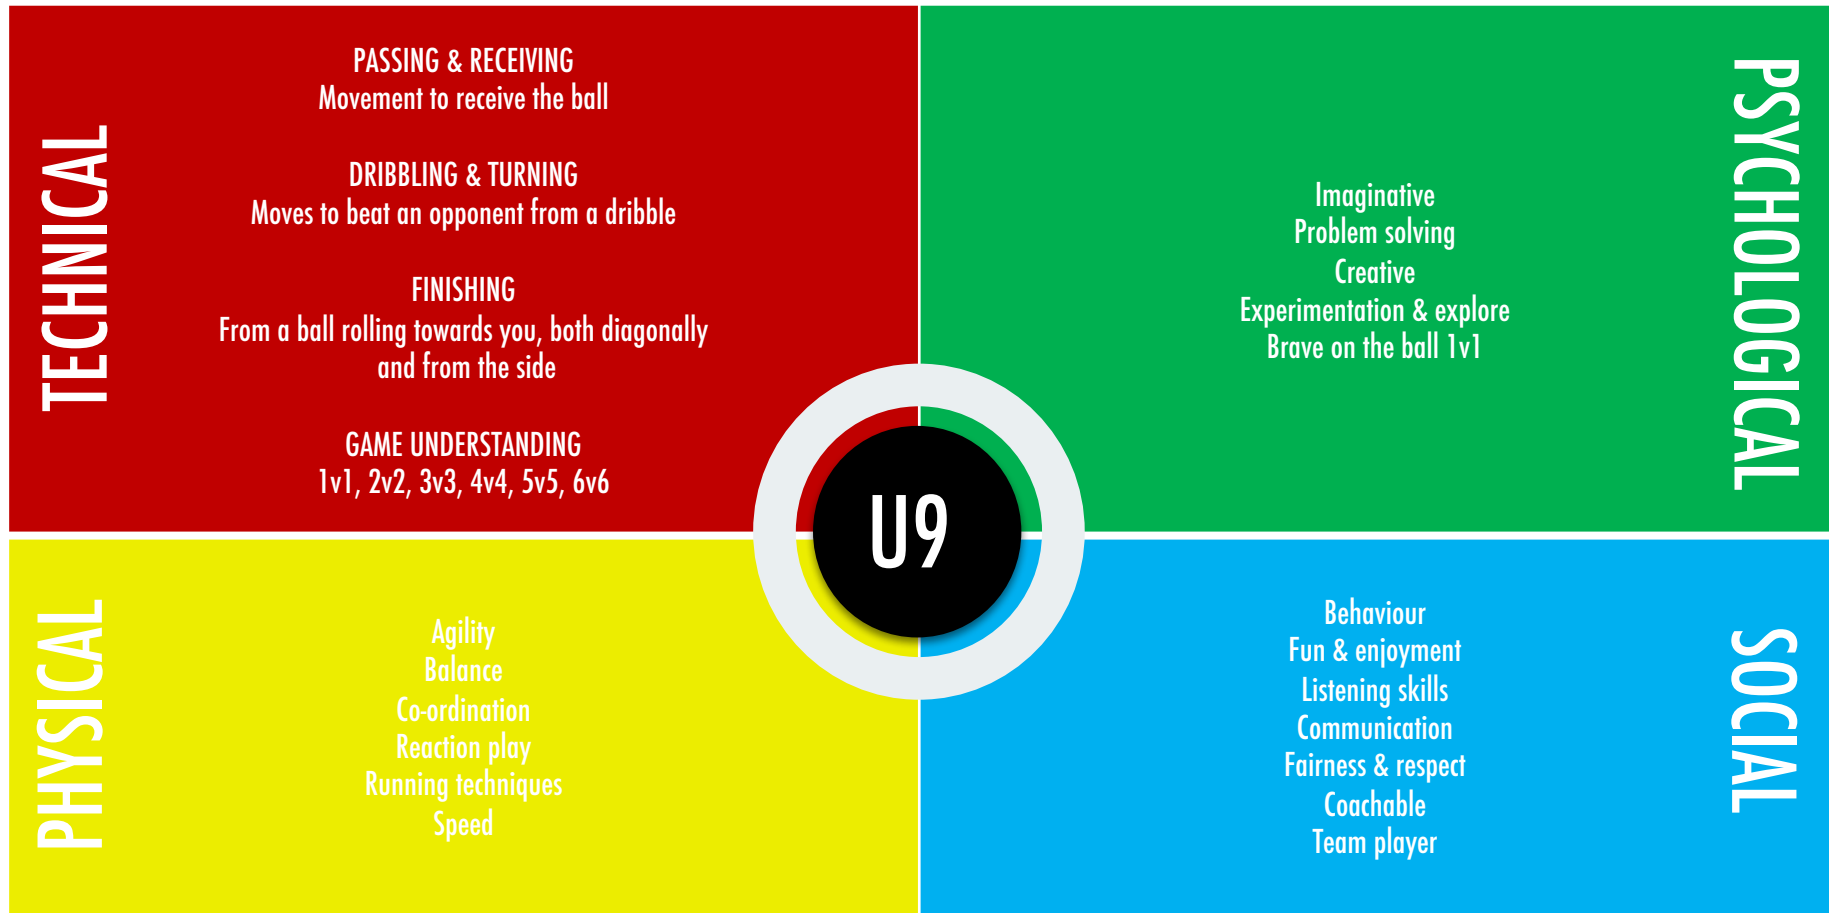

Evolution Soccer Player Criteria

“Developing the person before the player”