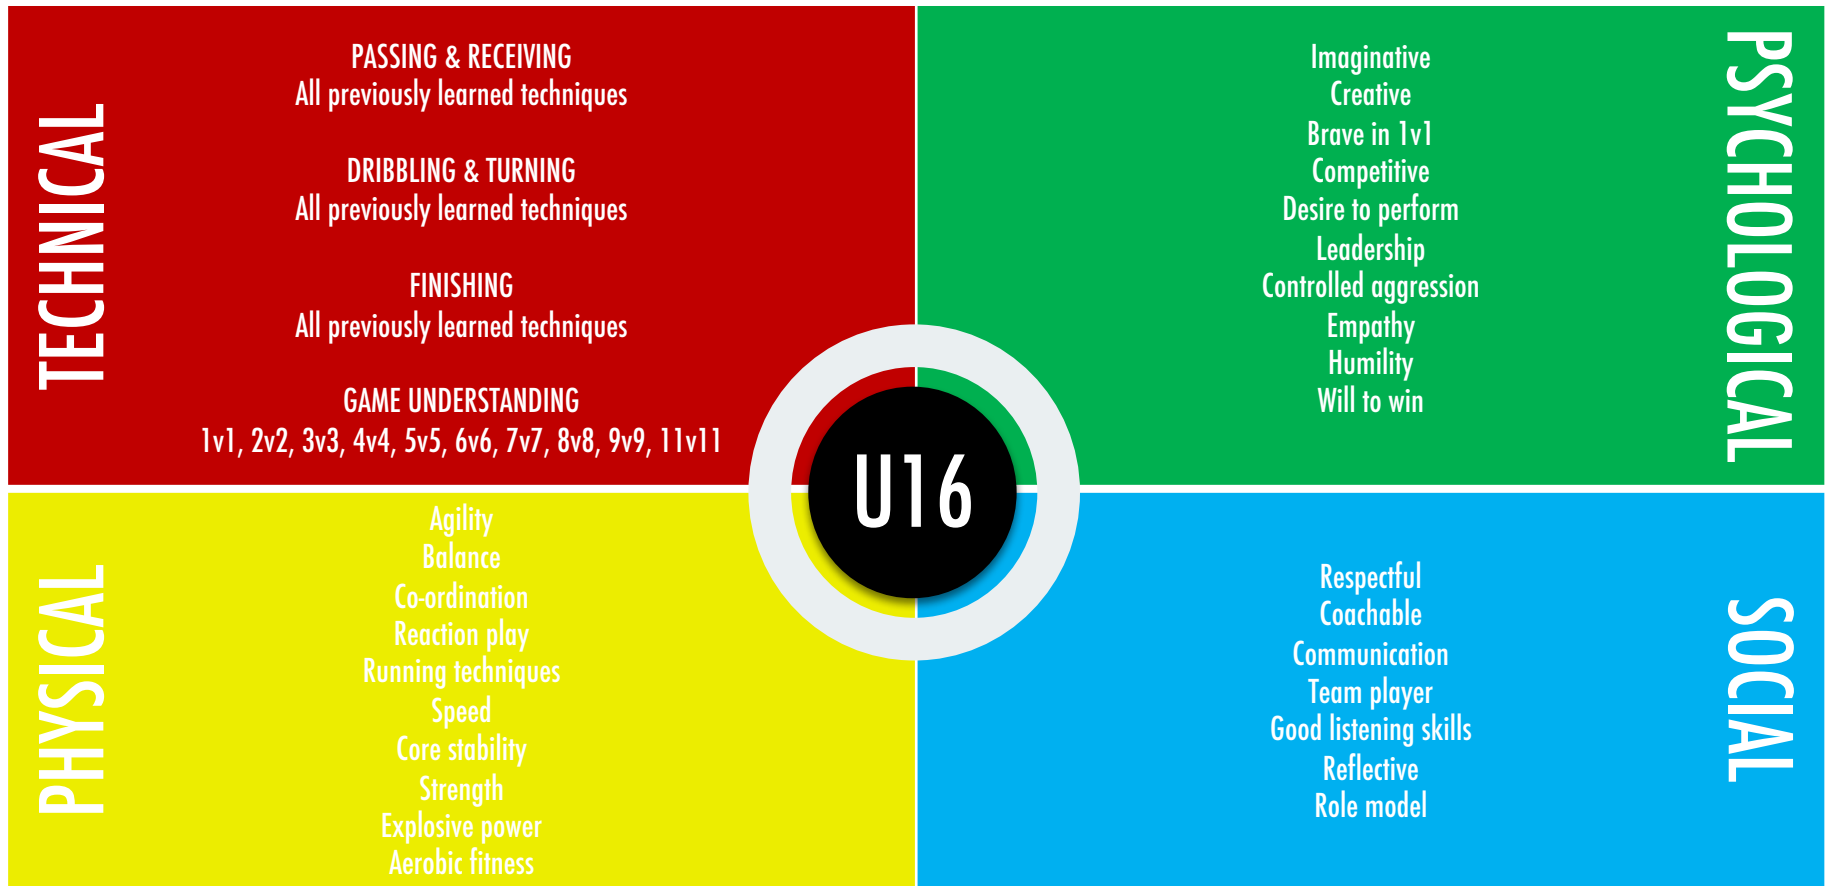

Evolution Soccer Player Criteria

“Developing the person before the player”