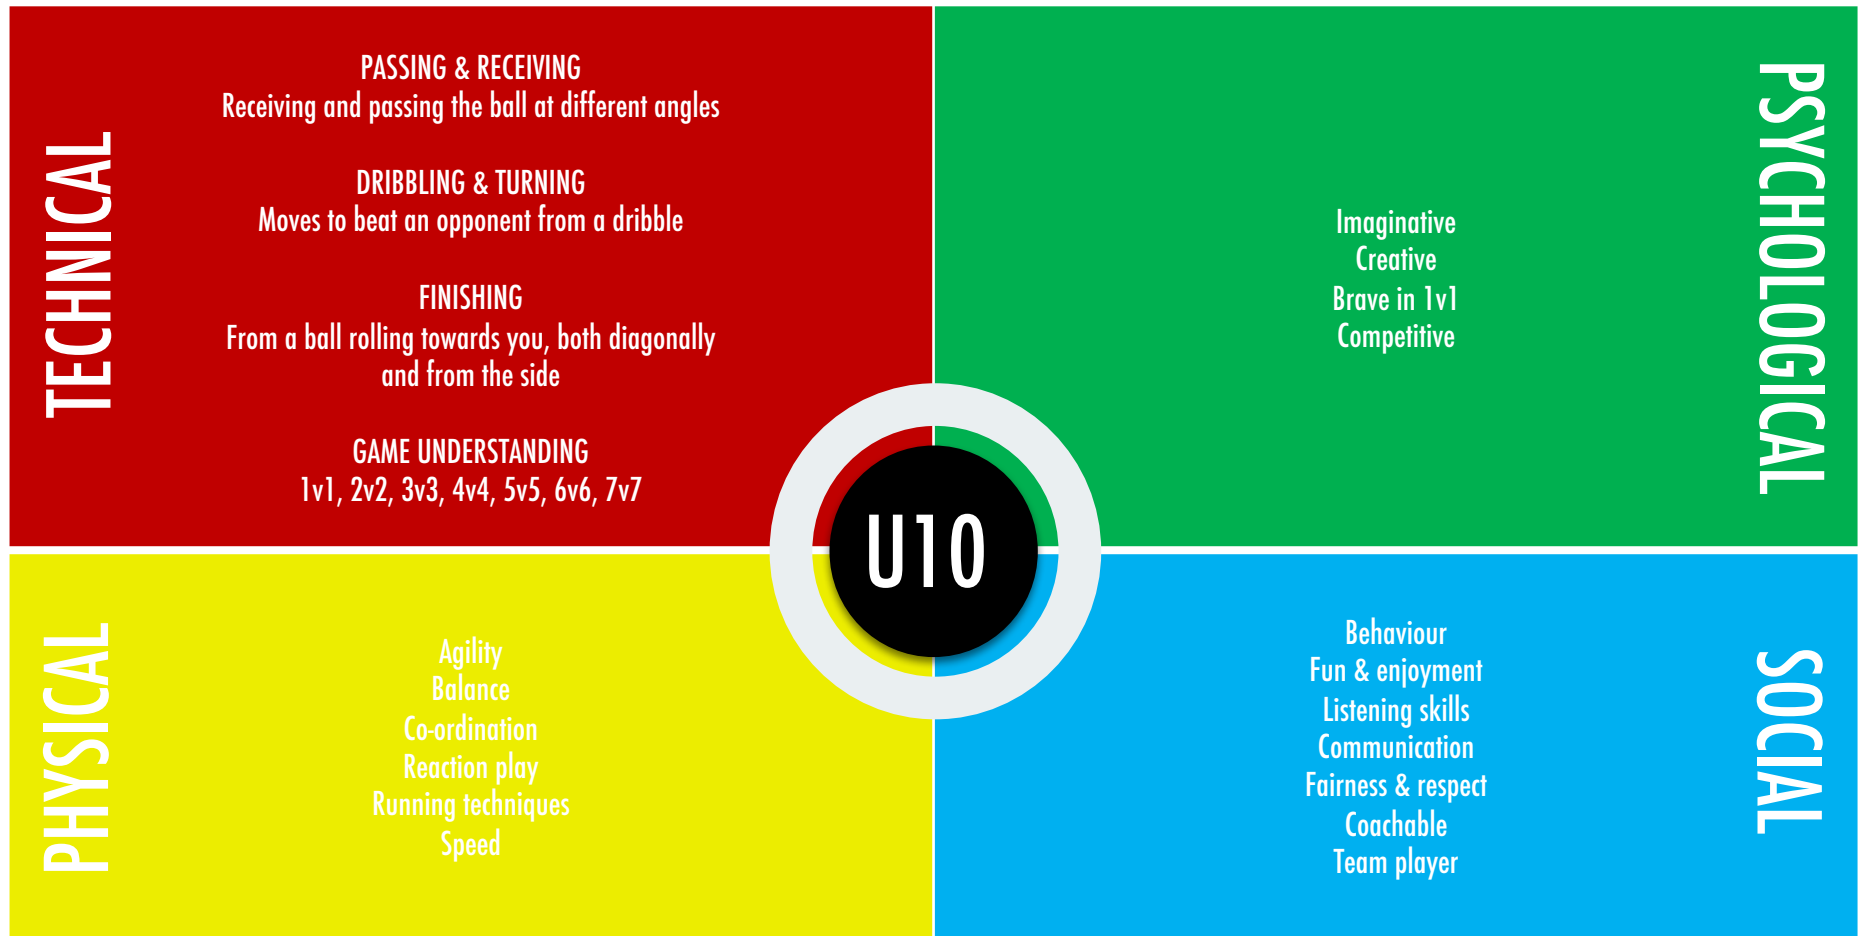

Evolution Soccer Player Criteria

“Developing the person before the player”