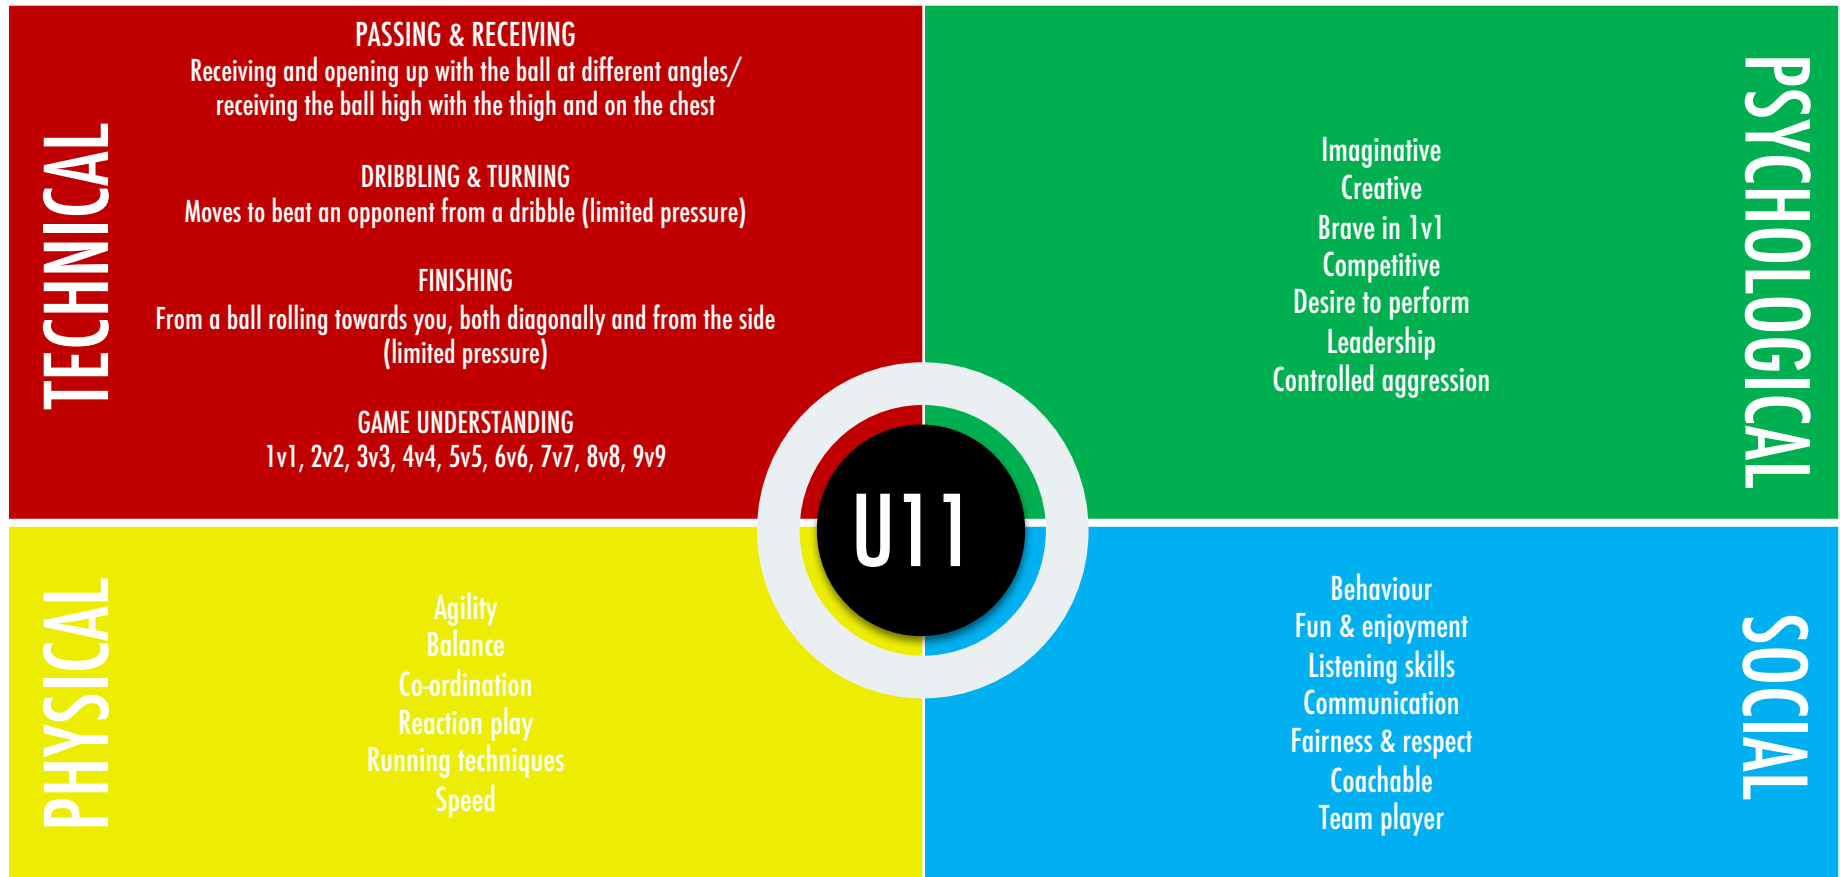

Evolution Soccer Player Criteria

“Developing the person before the player”