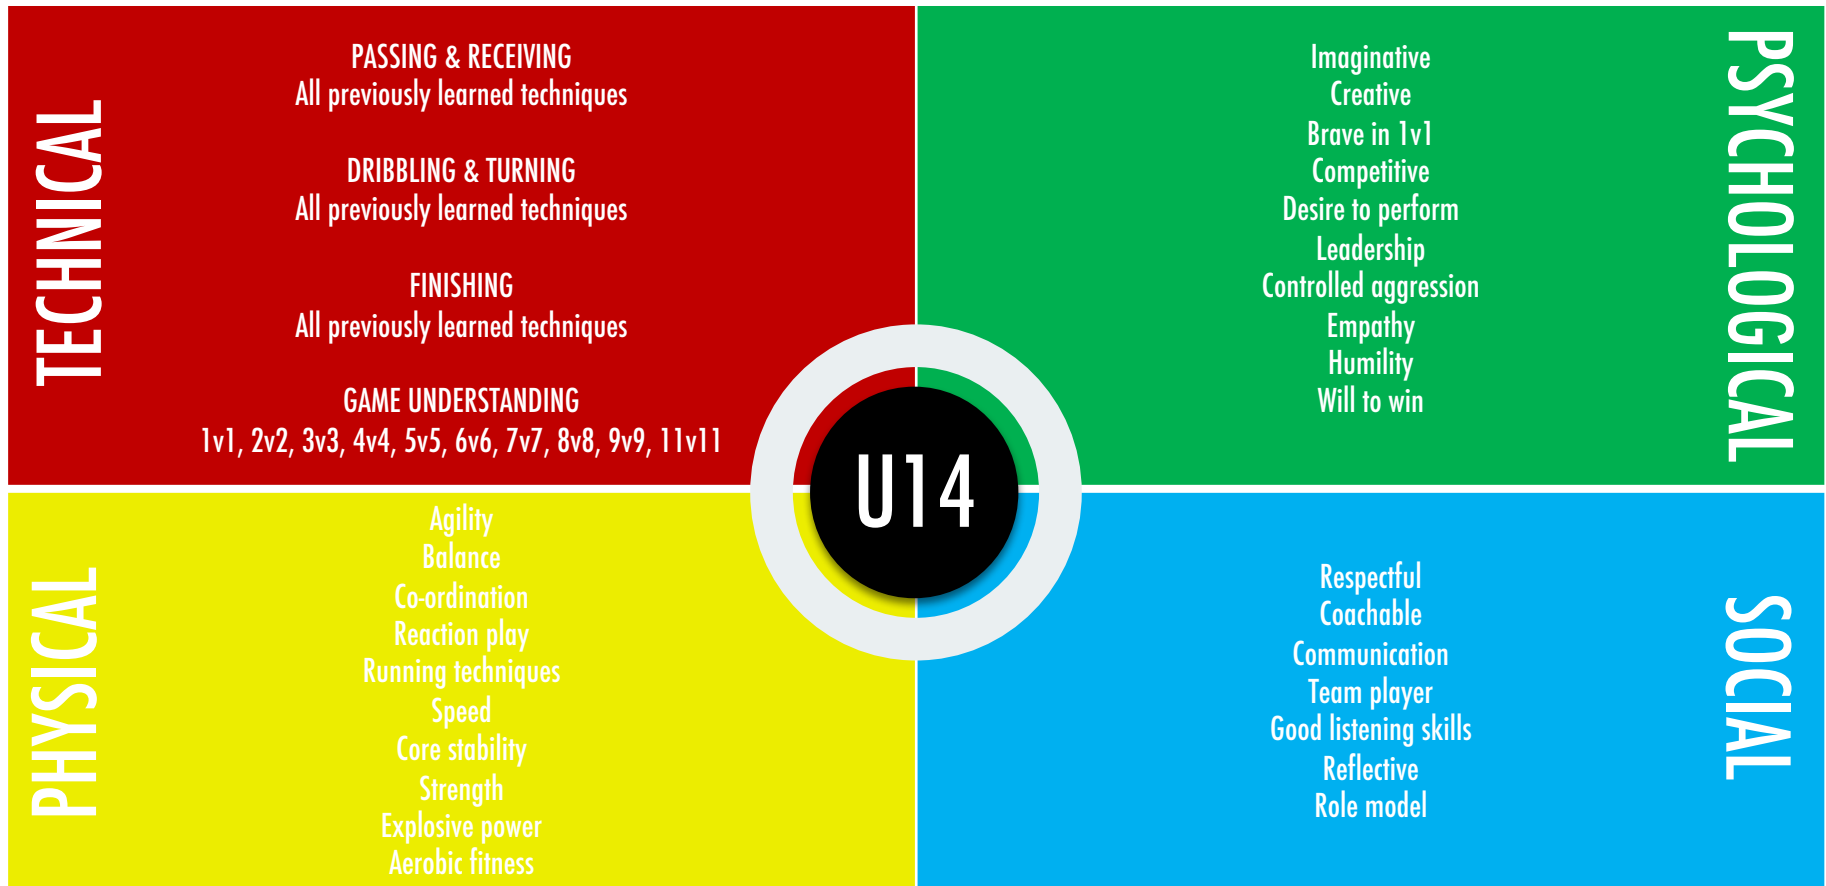

Evolution Soccer Player Criteria

“Developing the person before the player”